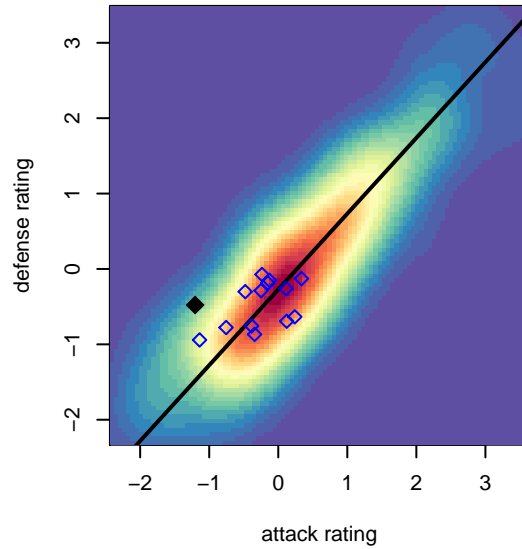

CWSA White G02

Central Washington Soccer Academy
 Yakima, WA
 G02 total strength=557
 attack=0.3 defense=0.62
 fall league = PSPL Classic 2 U13
 spr league = Spr PSPL Classic 2 U13

alt names used:
 CWSA G02 White
 CWSA G02 White
 CWSA G02 White
 CWSA G02 White

Venues played:
 2015 KCC GU13 Silver
 2015 River Jam Samba U12-13
 2015 PSPL Classic 2 U13
 2015 Spr PSPL Classic 2 U13

CWSA White G02
 Dots are actual minus expected GF (blue circles) and GA (red triangles).
 Blue line is smoothed change in attack strength. Red is smoothed change in defense strength.

**attack and defense variance (black dot)
relative to other teams
and top 10 in region**

**attack and defense rating
relative to others at age
and all opponents in last 13 months**

Performance relative to 13 month average