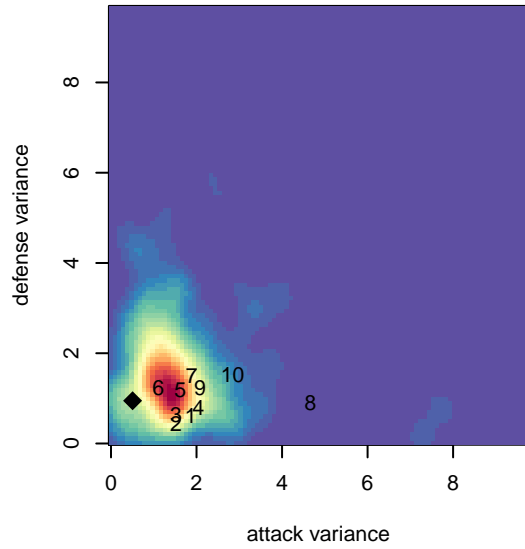

CWSA White G02

Central Washington Soccer Academy
 Yakima, WA
 G02 total strength=557
 attack=0.3 defense=0.62
 fall league = PSPL Classic 2 U13
 spr league = Spr PSPL Classic 2 U13

alt names used:
 CWSA G02 White
 CWSA G02 White
 CWSA G02 White
 CWSA G02 White

Venues played:
 2015 KCC GU13 Silver
 2015 River Jam Samba U12-13
 2015 PSPL Classic 2 U13
 2015 Spr PSPL Classic 2 U13

CWSA White G02
 Dots are actual minus expected GF (blue circles) and GA (red triangles).
 Blue line is smoothed change in attack strength. Red is smoothed change in defense strength.

**attack and defense variance (black dot)
relative to other teams
and top 10 in region**

**attack and defense rating
relative to others at age
and all opponents in last 13 months**

Performance relative to 13 month average