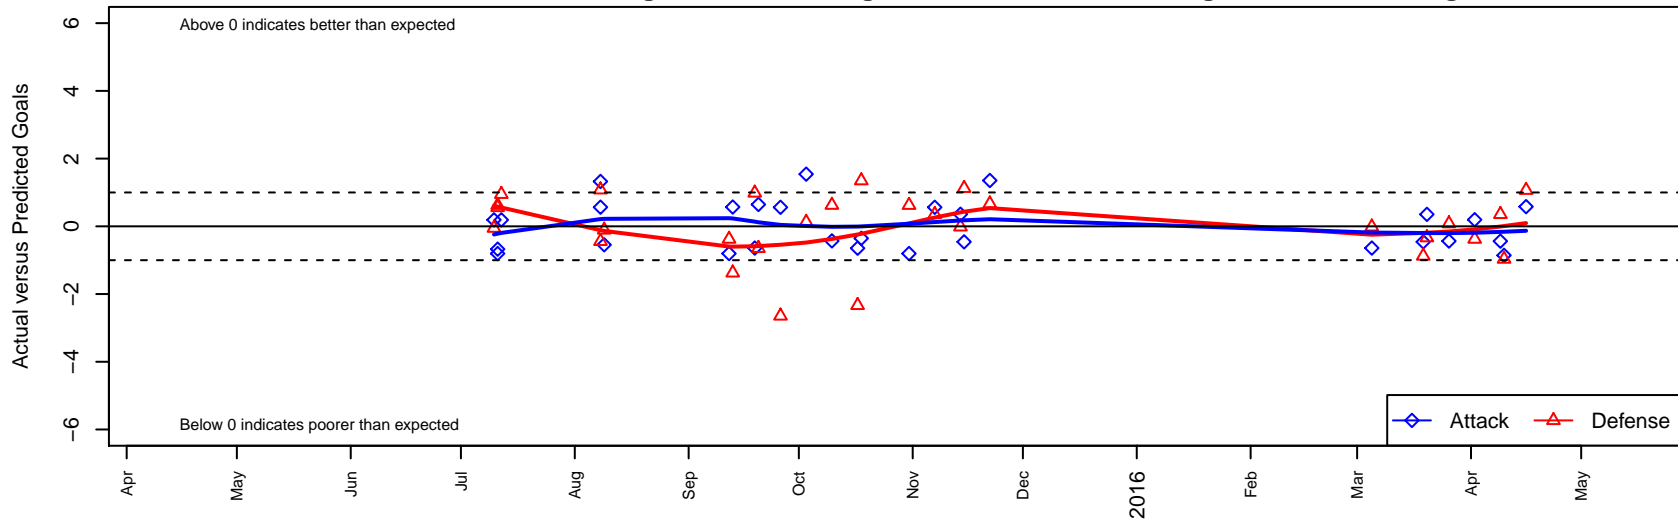

CWSA White G02

Central Washington Soccer Academy
 Yakima, WA
 G02 total strength=557
 attack=0.3 defense=0.62
 fall league = PSPL Classic 2 U13
 spr league = Spr PSPL Classic 2 U13

alt names used:
 CWSA G02 White
 CWSA G02 White
 CWSA G02 White
 CWSA G02 White

Venues played:
 2015 KCC GU13 Silver
 2015 River Jam Samba U12-13
 2015 PSPL Classic 2 U13
 2015 Spr PSPL Classic 2 U13

CWSA White G02
 Dots are actual minus expected GF (blue circles) and GA (red triangles).
 Blue line is smoothed change in attack strength. Red is smoothed change in defense strength.

**attack and defense variance (black dot)
relative to other teams
and top 10 in region**

**attack and defense rating
relative to others at age
and all opponents in last 13 months**

Performance relative to 13 month average