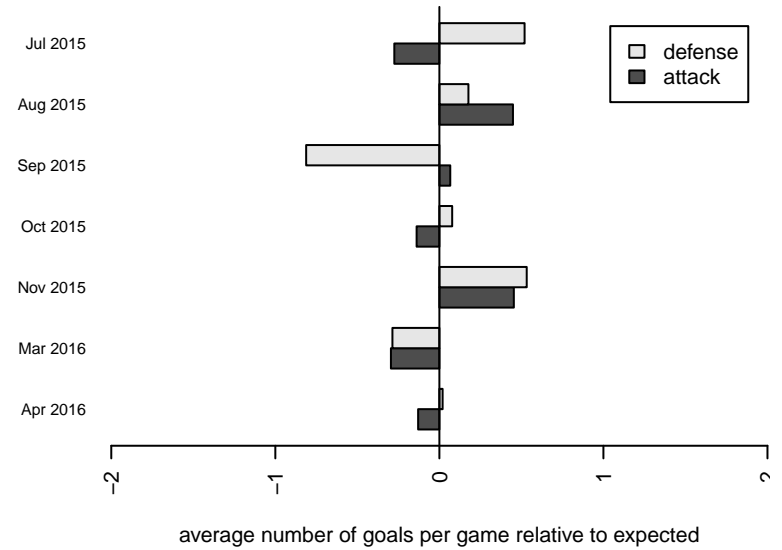

Performance relative to 13 month average