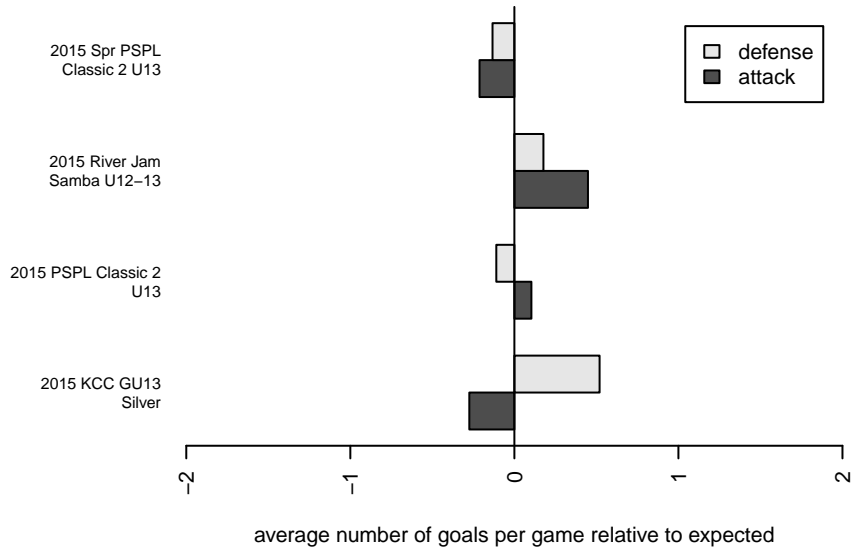

CWSA White G02

Central Washington Soccer Academy
 Yakima, WA
 G02 total strength=557
 attack=0.3 defense=0.62
 fall league = PSPL Classic 2 U13
 spr league = Spr PSPL Classic 2 U13

alt names used:
 CWSA G02 White
 CWSA G02 White
 CWSA G02 White
 CWSA G02 White

Venues played:
 2015 KCC GU13 Silver
 2015 River Jam Samba U12-13
 2015 PSPL Classic 2 U13
 2015 Spr PSPL Classic 2 U13

CWSA White G02
 Dots are actual minus expected GF (blue circles) and GA (red triangles).
 Blue line is smoothed change in attack strength. Red is smoothed change in defense strength.

**attack and defense variance (black dot)
relative to other teams
and top 10 in region**

**attack and defense rating
relative to others at age
and all opponents in last 13 months**

Performance relative to 13 month average