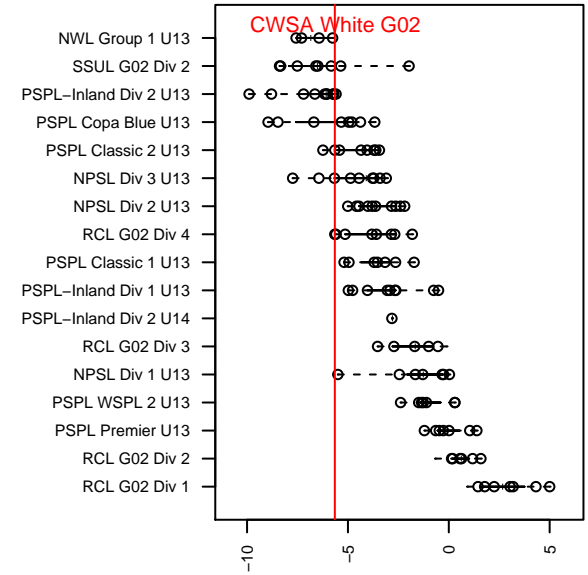

CWSA White G02

Central Washington Soccer Academy
 Yakima, WA
 G02 total strength=557
 attack=0.3 defense=0.62
 fall league = PSPL Classic 2 U13
 spr league = Spr PSPL Classic 2 U13

alt names used:
 CWSA G02 White
 CWSA G02 White
 CWSA G02 White
 CWSA G02 White

Venues played:
 2015 KCC GU13 Silver
 2015 River Jam Samba U12-13
 2015 PSPL Classic 2 U13
 2015 Spr PSPL Classic 2 U13

CWSA White G02
 Dots are actual minus expected GF (blue circles) and GA (red triangles).
 Blue line is smoothed change in attack strength. Red is smoothed change in defense strength.

**attack and defense variance (black dot)
relative to other teams
and top 10 in region**

**attack and defense rating
relative to others at age
and all opponents in last 13 months**

Performance relative to 13 month average